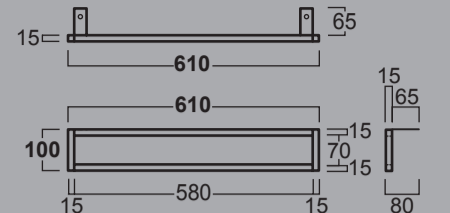

AGPL
PORTA ASCIUGAMANI LATERALE DX/SX CM 46
SIDE TOWEL RAIL DX/SX CM 46

AGF61
PORTA ASCIUGAMANI FRONTALE CM 61
FRONT-MOUNTED TOWEL RAIL CM 61