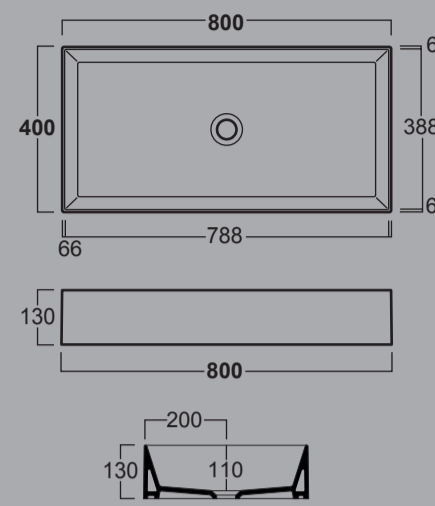

AG80

LAVABO DA APPOGGIO
4 LATI SMALTATI CM 80
SIT-ON WASH BASIN WITH
4 SIDES ENAMELLED CM 80

AG40