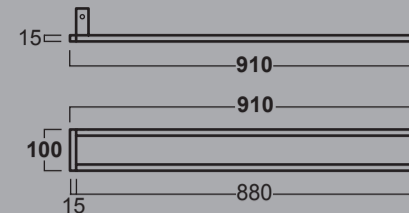

AGF91
PORTA ASCIUGAMANI FRONTALE CM 91
FRONT-MOUNTED TOWEL RAIL CM 91