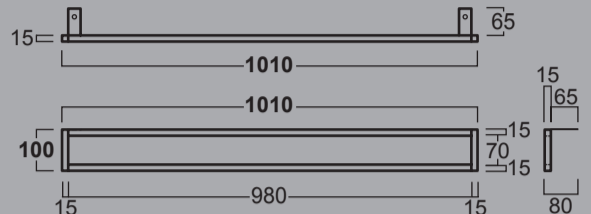

AGF101
PORTA ASCIUGAMANI FRONTALE CM 101
FRONT-MOUNTED TOWEL RAIL CM 101