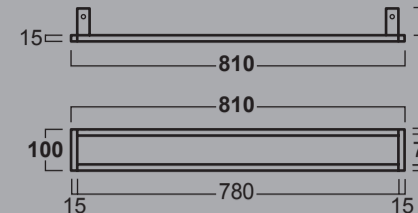

AGF81
PORTA ASCIUGAMANI FRONTALE CM 81
FRONT-MOUNTED TOWEL RAIL CM 81