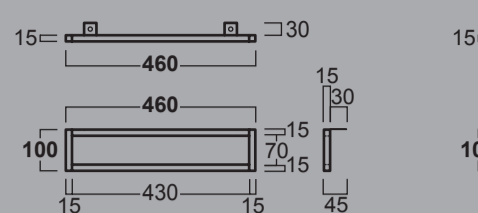

AG80

LAVABO DA APPOGGIO
4 LATI SMALTATI CM 80
SIT-ON WASH BASIN WITH
4 SIDES ENAMELLED CM 80

AG40

AG60

AG50

AG80

COLORI COLORS

AGPL
PORTA ASCIUGAMANI LATERALE DX/SX CM 46
SIDE TOWEL RAIL DX/SX CM 46