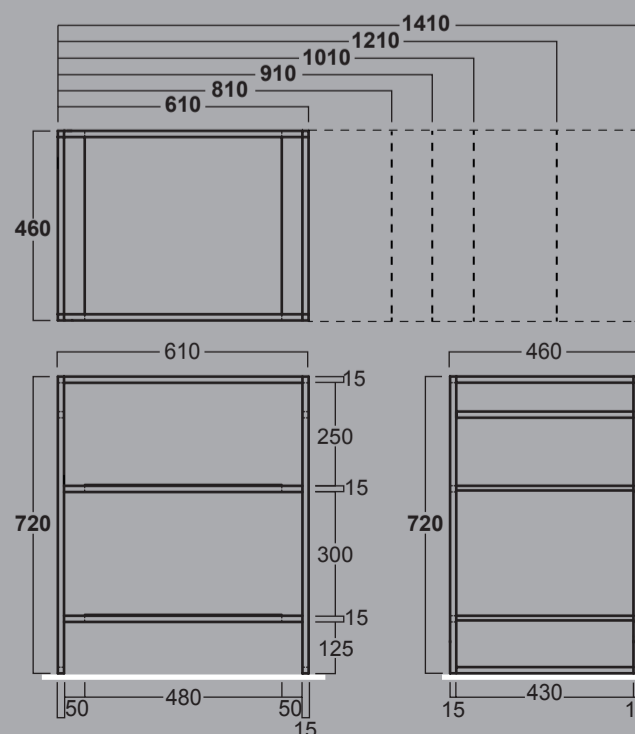

PER LAVABI AG61-81-91-101-121-121D-141D
FOR WASH BASINS AG61-81-91-101-121-121D-141D

PER LAVABI AG61-81-91-101-121-121D-141D
FOR WASH BASINS AG61-81-91-101-121-121D-141D

PER LAVABI AG61-81-91-101-121-121D-141D
FOR WASH BASINS AG61-81-91-101-121-121D-141D